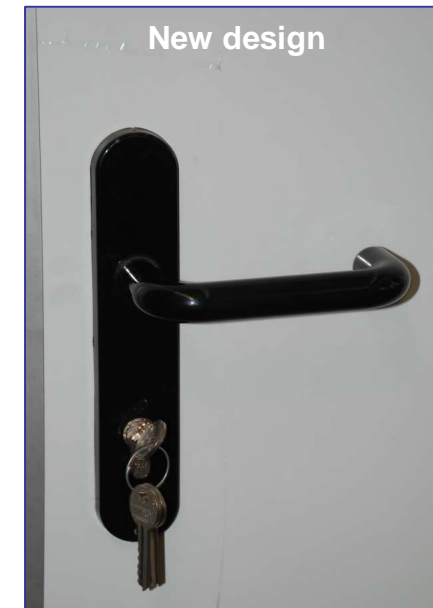

SERVICE DOOR

Model year

Main innovations:

- *Door wing:*
 - ✓ Totally wood free;
 - ✓ New ABS tank closing;
 - ✓ New design of the striking plate & lock;
- *Frame:*
 - ✓ Totally wood free;
 - ✓ Three different adjustable counter-frame for mounting on panels of 60 mm (58÷70 mm), 80 mm (78÷90 mm) e 100 mm (98÷108 mm);
 - ✓ New fixing mode of frame-counter frame; no visible screws, excellent esthetic result.

SERVICE DOOR *Model year*

Door wing

- Wood free, thanks to the new ABS tank closing;
- New design of the striking plate & lock;

SERVICE DOOR

Model year

Frame

New gasket

Excellent esthetic result, thanks to the new fixing mode between frame and counter frame.

This ensures no screws or caps having.

Fixing frame and counter frame
Under gasket

Mounting gasket

NO screws or caps having

MTH - Industrial refrigeration doors & Refrigeration systems

www.mth.it