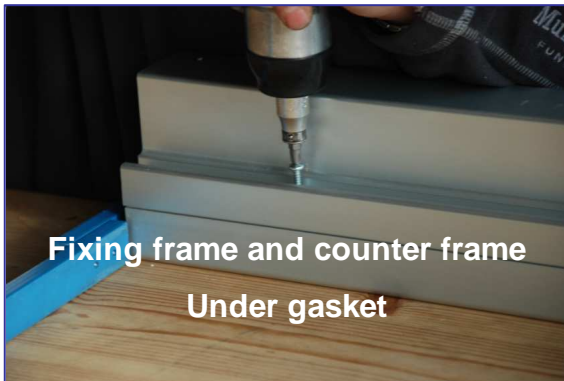

SERVICE DOOR *Model year*

Door wing

- Wood free, thanks to the new ABS tank closing;
- New design of the striking plate & lock;

SERVICE DOOR

Model year

Frame

New gasket

Excellent esthetic result, thanks to the new fixing mode between frame and counter frame.

This ensures no screws or caps having.

Fixing frame and counter frame
Under gasket

Mounting gasket

NO screws or caps having

MTH - Industrial refrigeration doors & Refrigeration systems

www.mth.it