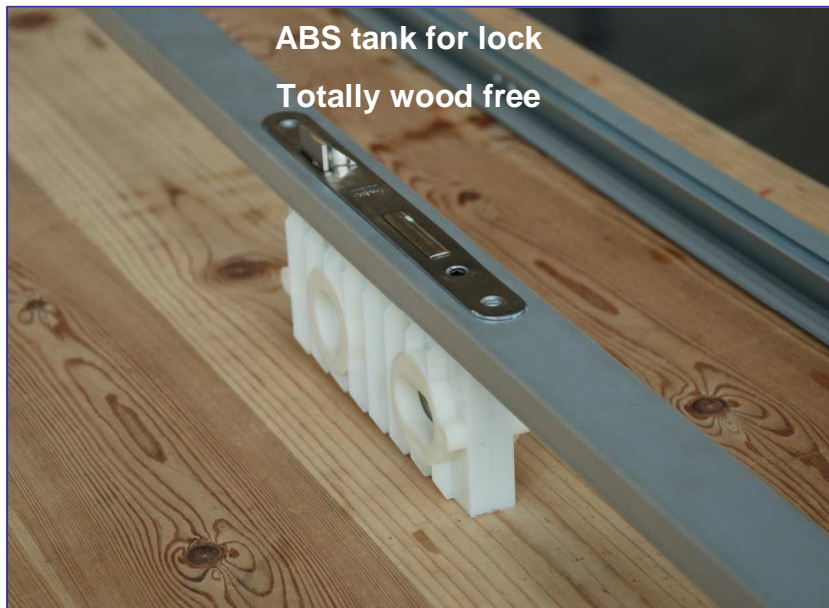

SERVICE DOOR

Model year

Main innovations:

- *Door wing:*
 - ✓ Totally wood free;
 - ✓ New ABS tank closing;
 - ✓ New design of the striking plate & lock;
- *Frame:*
 - ✓ Totally wood free;
 - ✓ Three different adjustable counter-frame for mounting on panels of 60 mm (58÷70 mm), 80 mm (78÷90 mm) e 100 mm (98÷108 mm);
 - ✓ New fixing mode of frame-counter frame; no visible screws, excellent esthetic result.

SERVICE DOOR *Model year*

Door wing

- Wood free, thanks to the new ABS tank closing;
- New design of the striking plate & lock;

SERVICE DOOR

Model year

Frame

New gasket

Excellent esthetic result, thanks to the new fixing mode between frame and counter frame.